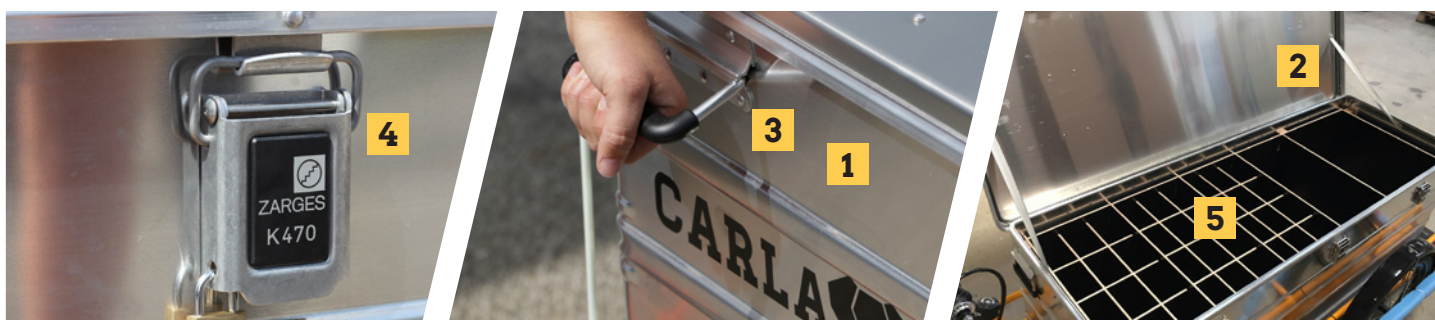

CARLA CARGO

Zack Zarges

Your practical and stable solution

The proven universal crate K470 from Zarges, adapted to the loading area of CARLA, is the practical and flexible transport solution for you. Your load is protected from all environmental influences. The low centre of gravity is optimal for comfortable use and a safe driving experience. With the practical aluminium box and the large loading capacity, you can easily replace your van. This is your solution to arrive at the customer, without stress or finding a parking slot.

Zack Zarges in detail

Loading capacity

- ✓ external dimensions:
1600 x 650 x 550 mm
- ✓ internal dimensions:
1600 x 600 x 520 mm
- ✓ load capacity **130 kg**
- ✓ weight 20 kg

Technical facts

- ✓ robust & stackable aluminum box **1**
- ✓ lid with stainless steel hinge, two belt straps and all-round foamed seal in the lid **2**
- ✓ high stability
- ✓ ZARGES Comfort handles **3**

Options

- ✓ anti-slip mat
- ✓ padlock (max. shackle thickness 6 mm) **4**
- ✓ inserts in different sizes **5**
- ✓ solar-cell system
- ✓ protection class IP 65